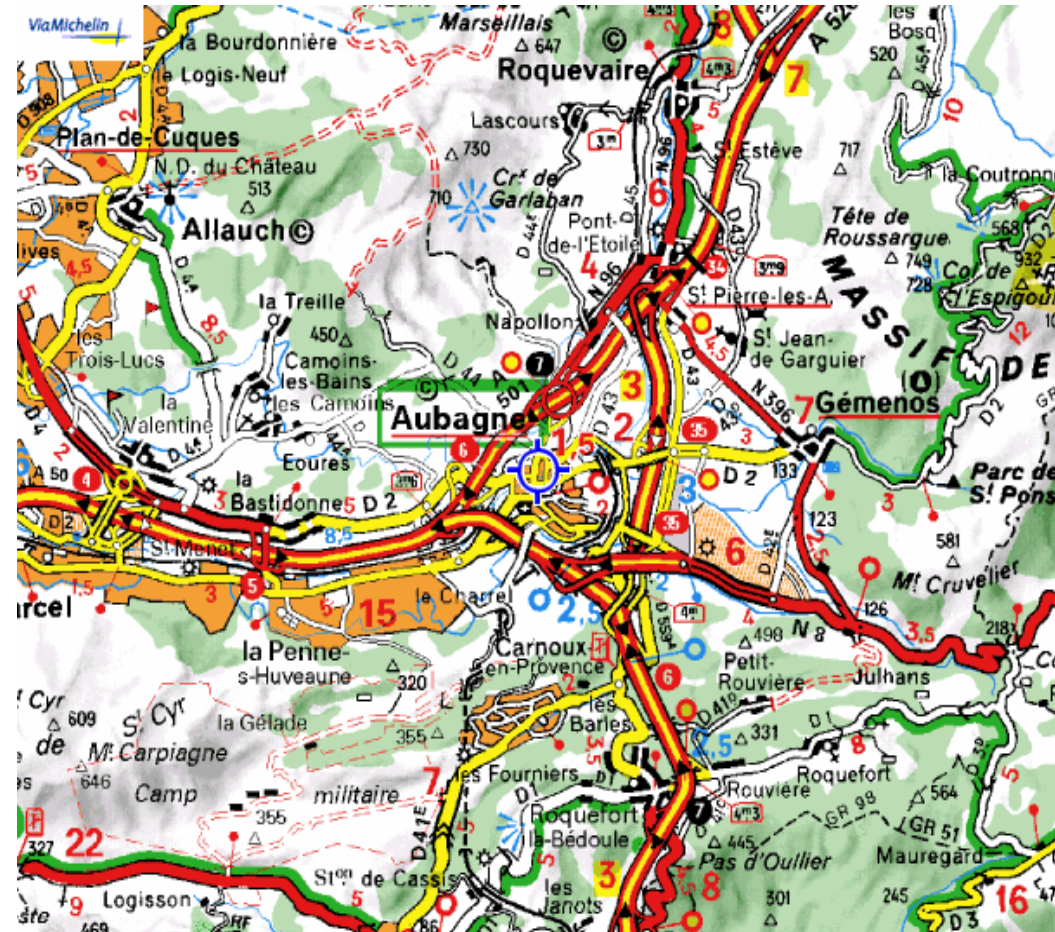

TechnoFirst®

ACCESS MAP - TechnoFirst - Parc d'Activités de Napollon
48, avenue des Templiers - 13676 AUBAGNE CEDEX – France - ☎ : +33 (0)4 42 187 187

Please, find travel informations on the back >>>>

FROM MARIGNANE AIRPORT (MARSEILLE) :

- From the airport, take the road D20, direction : SAINT VICTORET / ZONE INDUSTRIELLE LES ESTROUBLANS
- Following the D20, go accross VITROLLES. At the traffic junction between the D9 and D20, take the D9 on the right
- Carry on D9 and take the exit direction: MARSEILLE / AIX EN PROVENCE / MARTIGUES / FOS SUR MER / LES PENNES MIRABEAU
- Take the motorway A7. When arriving near MARSEILLE, take the A55 and then the A50
- **In the tunnel Prado-Carénage, take the exit direction : AIX EN PROVENCE / AUBAGNE OUEST / NICE**

FROM AIX EN PROVENCE :

- Take the **A8 / E80** direction MARSEILLE / SISTERON / NIMES / AVIGNON / AUBAGNE / TOULON
- Follow the direction AUBAGNE / TOULON / FREJUS / ST RAPHAËL
- Take the exit direction PAS DE TRETTS / AUBAGNE / TOULON
- Just after the toll « Pont de L'Etoile », take the **EXIT 34 : PONT DE L'ETOILE / GEMENOS / CIRCUIT DU CASTELLET**
- Follow the direction TOULON PEAGE / BEAUDINARD / ZI LES PALUDS
- At the first roundabout, turn on the right, **direction TOULON PEAGE /BEAUDINARD / NAPOLLON / ZI LES PALUDS sur la D43**
- **On the D43 at the first traffic junction, turn on the right, direction BEAUDINARD / NAPOLLON**
Just after the school, turn on the right towards "Parc d'Activités de NAPOLLON"
TechnoFirst is located at 400 m on the right